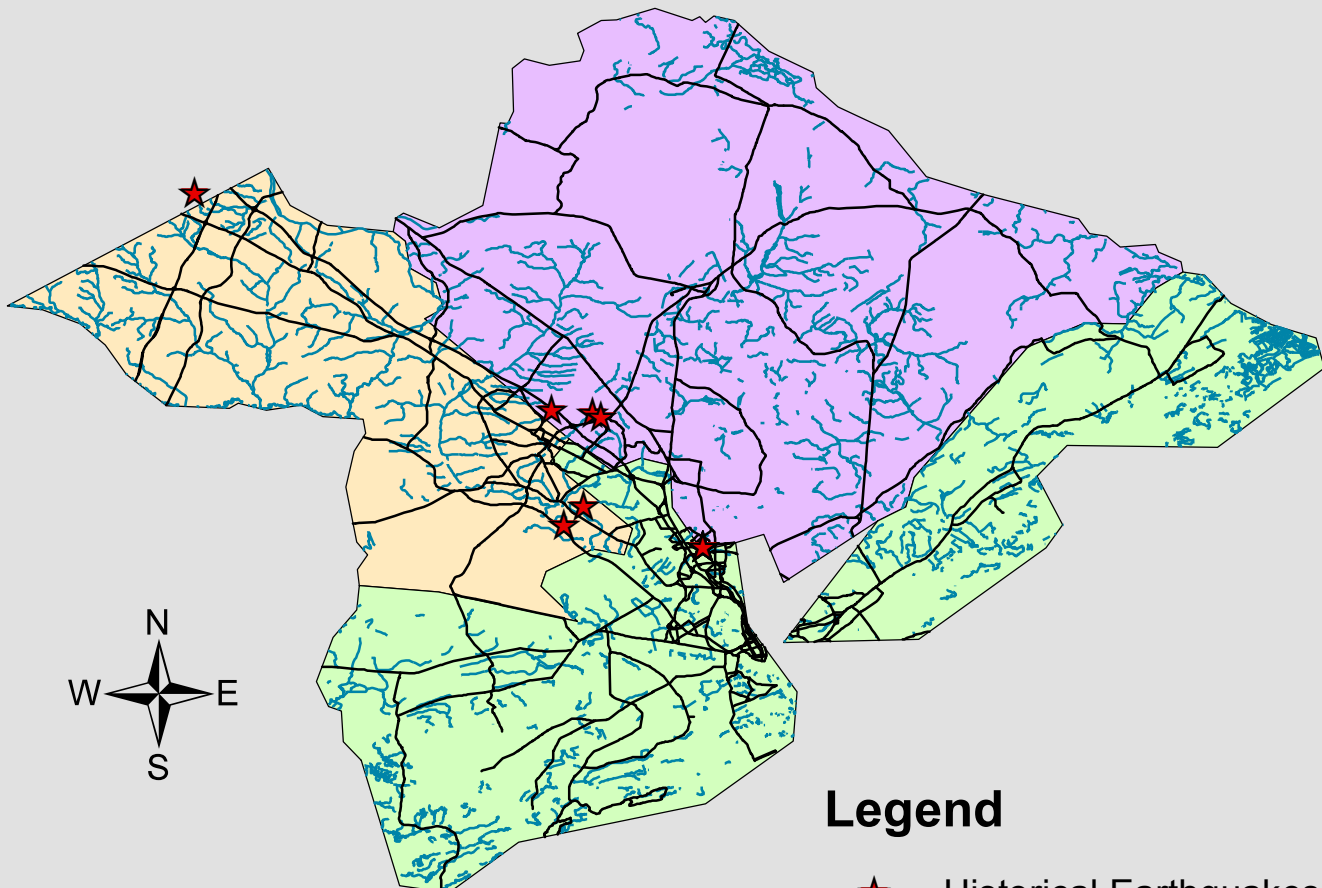

# Multiple Location Map Practicle

## Tri-County Earthquake Location Map

- Legend**
- ★ Historical Earthquakes
  - Roads
  - Rivers
- NAME**
- Berkeley
  - Charleston
  - Dorchester

## Tri-County Area in South Carolina

## Location Map for South Carolina

A series of maps showing the distribution of historical earthquakes in the Berkeley, Charleston, Dorchester tri-county region of South Carolina.

Created by:  
Nathan S. Bailey  
02/16/11